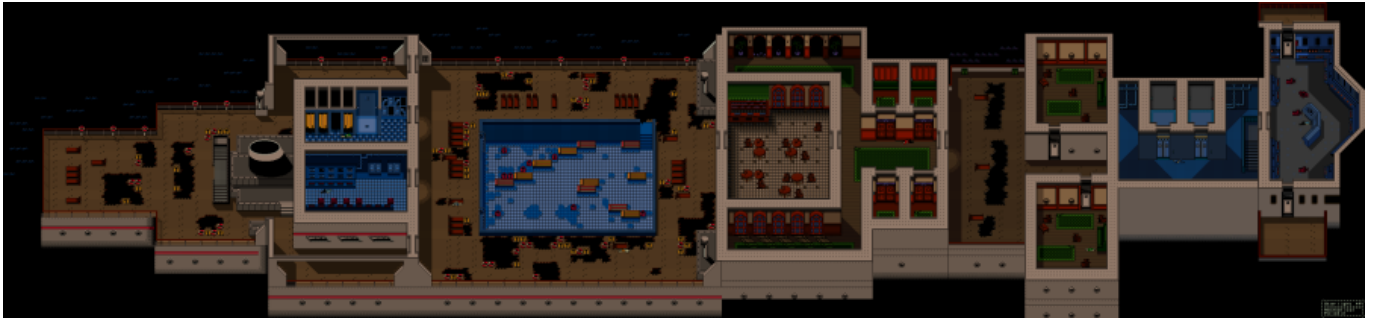

Starlight 1F Map

Starlight 2F Map

Starlight 3F Map

Starlight 4F Map

Submarine Map

From:  
<https://classicmodification.com/> - **Classic RE Modification**

Permanent link:  
[https://classicmodification.com/doku.php?id=regaiden\\_maps](https://classicmodification.com/doku.php?id=regaiden_maps)