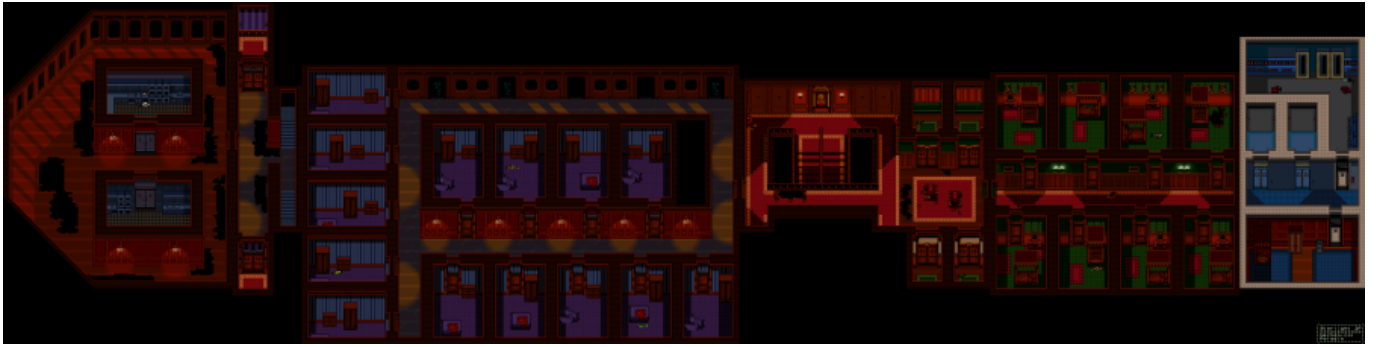

Starlight 3F Map

Starlight 4F Map