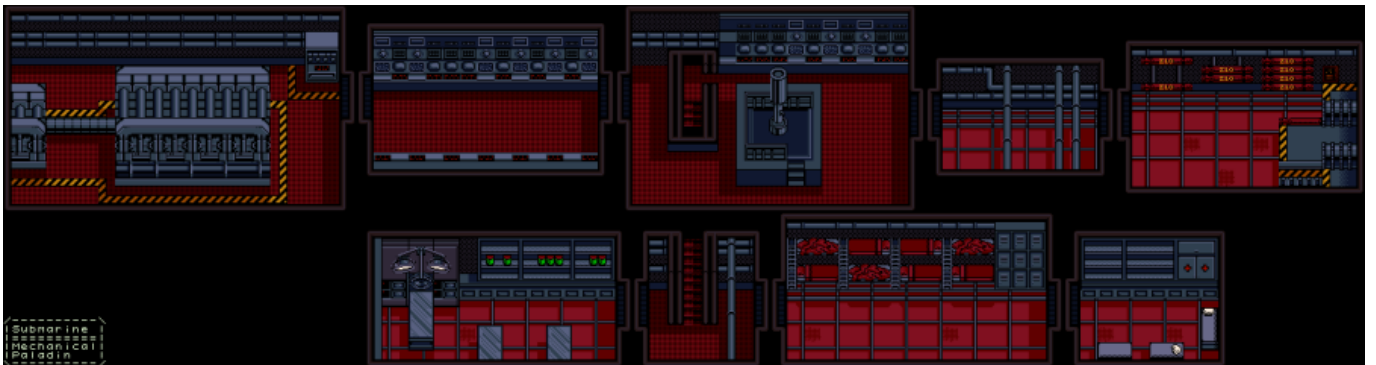

Starlight 1F Map

Starlight 2F Map

Starlight 3F Map

Starlight 4F Map

Submarine Map

From:  
<https://classicmodification.com/> - **Classic RE Modification**

Permanent link:  
[https://classicmodification.com/doku.php?id=regaiden\\_maps](https://classicmodification.com/doku.php?id=regaiden_maps)